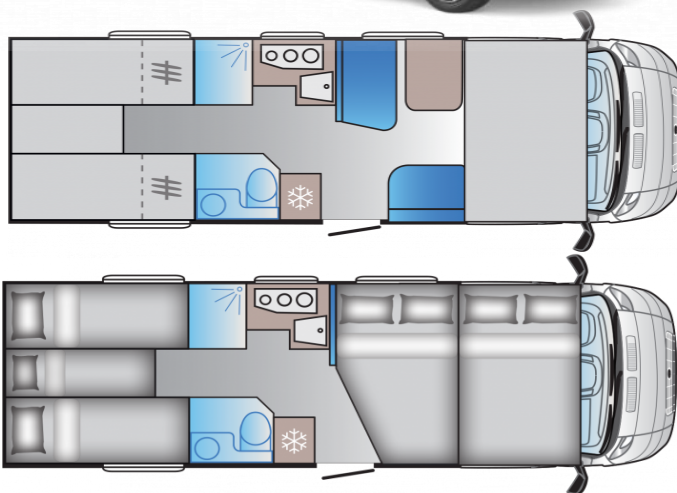

SUN LIVING A 75 SL

DATI TECNICI

X standard

O optional

CHASSIS	
Emissions rating	Euro 6D
Fiat 6D 2.3 140 Hp 35 L	X
DIMENSIONS AND WEIGHTS	
Body length (mm)	7390
Total width (mm)	2320
Total height (mm)	3090
Internal height (mm)	2100
Mass in running order (MRO, Kg)	3007
Maximum authorized weight (Kg)	3500
Maximum towing weight (Kg)	2000
Maximum loading weight (Kg)	493
Wheel base (mm)	4035
Nr. of homologated seats incl. driver's seat	5
CHASSIS EQUIPMENT	
Chassis type	standard
Corner legs	O
Spare wheel Fiat	O
Spare wheel holder	O
Tyre pressure monitoring system Fiat	O
Wheel trims - bigger	O
LDWS & HBR & TRS (line departure warning system+signal and high beam recognition)	O
ABS + EBD	X
Robotized gear box Fiat	O
Fix & Go Kit (instead of spare wheel) Fiat	X
White 249	O